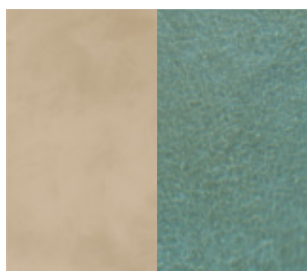

POOLCRETE

White & coloured marble pool plaster

Superior White

White

Silver Grey

Portland

Sandstone

Sky Blue

Pacific Blue

Sea Glass

Turquoise

Abbotsford Green

Marine Blue

Moroccan Blue

Ocean Blue

Charcoal